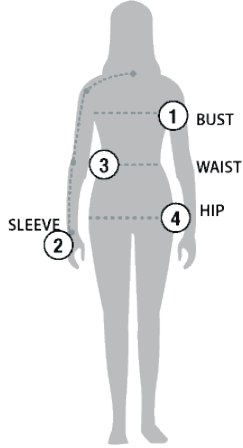

Rhapsody RG Fredericton

STORMTECH SIZING CHART

BASED ON YOUR BODY MEASUREMENTS

WOMEN'S SIZING

To select the best size for you, please follow these simple steps:

- ① **Most important measurement:**
  Take your Chest/Bust measurement from just under your arm at the fullest part of the chest
- ② Take your Sleeve length from the back base of the neck across the shoulder and around the elbow to your wrist
- ③ Take your Waist measurement at the narrowest point around your natural waistline.
- ④ Take your Hip measurement at the fullest part of your body below the waist

When measurements fall between two sizes:
The size selection should be based on fit preference: Select lower size for a closer to body fit or the larger size for a more relaxed fit. When in doubt, we strongly recommend ordering a size sample.

SAJ014 | WOMEN'S FLEX TEXTURED JACKET

WOMEN'S SIZING CHART – YOUR BODY MEASUREMENTS

SIZE	XS	S	M	L	XL	2XL
Bust ①	29"-32" [73.5-81cm]	32"-35" [81-89cm]	35"-38" [89-96.5cm]	38"-41" [96.5-104cm]	41"-44" [104-112cm]	44"-47" [112-119cm]
Sleeve Length ②	30"-31" [76-79cm]	31"-32" [79-81.5cm]	32"-33" [81.5-84cm]	33"-33.5" [84-85cm]	33.5"-34" [85-86.5cm]	34"-34.5" [86.5-87.75cm]
Waist ③	22"-25" [56-63.5cm]	25"-28" [63.5-71cm]	28"-31" [71-79cm]	31"-34" [79-86cm]	34"-37" [86-94cm]	37"-40" [94-101.5cm]
Hip ④	31.5"-34.5" [80-87.5cm]	34.5"-37.5" [87.5-95cm]	37.5"-40.5" [95-103cm]	40.5"-43.5" [103-110.5cm]	43.5"-46.5" [110.5-118cm]	46.5"-49.5" [118-126cm]

SAJ014Y | YOUTH'S FLEX TEXTURED JACKET

YOUTH'S SIZING CHART – YOUR BODY MEASUREMENTS

SIZE	XS	S	M	L	XL
Age	5-6	7-8	9-10	11-12	N/A
Chest ①	23"-25" [58-63.5cm]	25"-28" [63.5-71cm]	28"-31" [71-79cm]	31"-34" [79-86.5cm]	N/A
Sleeve Length ②	22"-24" [56-61cm]	24"-26" [61-66cm]	26"-28" [66-71cm]	28"-30" [71-76cm]	N/A
Waist ③	19"-21" [48-53cm]	21"-24" [53-61cm]	24"-27" [61-68.5cm]	27"-30" [68.5-76cm]	N/A
Hip ④	23"-25" [58-63.5cm]	25"-28" [63.5-71cm]	28"-31" [71-79cm]	31"-34" [79-86.5cm]	N/A

FIT GUIDE

FITTED	REGULAR	RELAXED
FITS SLIGHTLY SMALLER Neither slim nor oversized. Universal, easy fit for comfortable range of motion.		

For more information on this and other Stormtech styles, please contact us at info@stormtech.ca

STORMTECH